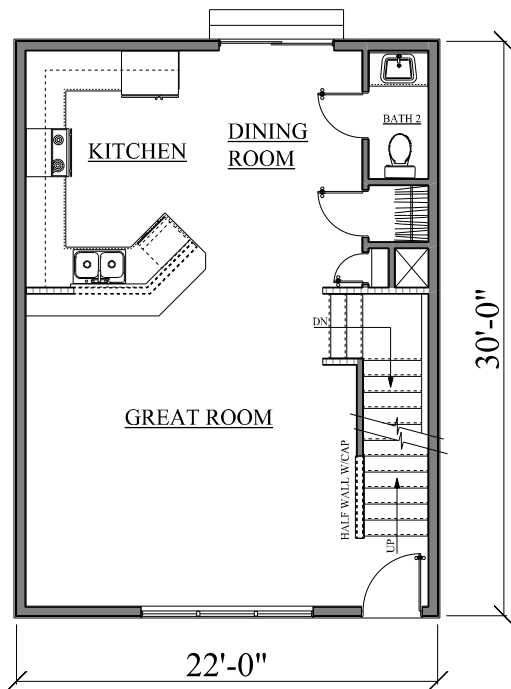

MAIN FLOOR

2ND FLOOR

www.Pru11CustomDesigns.com

Home designs you dream about

466 Sunset Drive / Fairfax, IA 52228
Office: 319-846-9353 / Fax: 319-846-9373

E-mail: Mike@Pru11CustomDesigns.com

COPYRIGHT / 2013 / MIKE PRULL

PLAN# TS-476-13
MAIN AREA = 660
2ND AREA = 616
TOTAL AREA = 1276