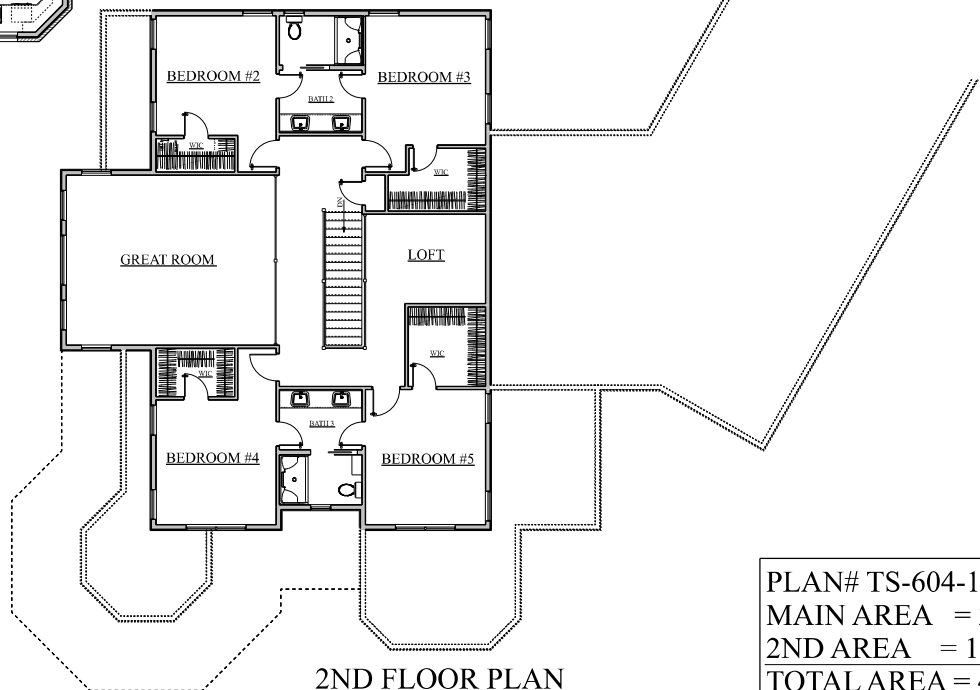

96'-0 7/32"

COPYRIGHT / 2017 / MIKE PRULL
MAIN FLOOR PLAN

2ND FLOOR PLAN

www.PrullCustomDesigns.com

CUSTOM DESIGNS, LLC
 Home designs you dream about
 466 Sunset Drive / Fairfax, VA 22228
 Office: 319-846-9353 / Cell: 319-310-1789
 E-mail: Mike@PrullCustomDesigns.com

PLAN# TS-604-17
 MAIN AREA = 2504
 2ND AREA = 1511
 TOTAL AREA = 4015