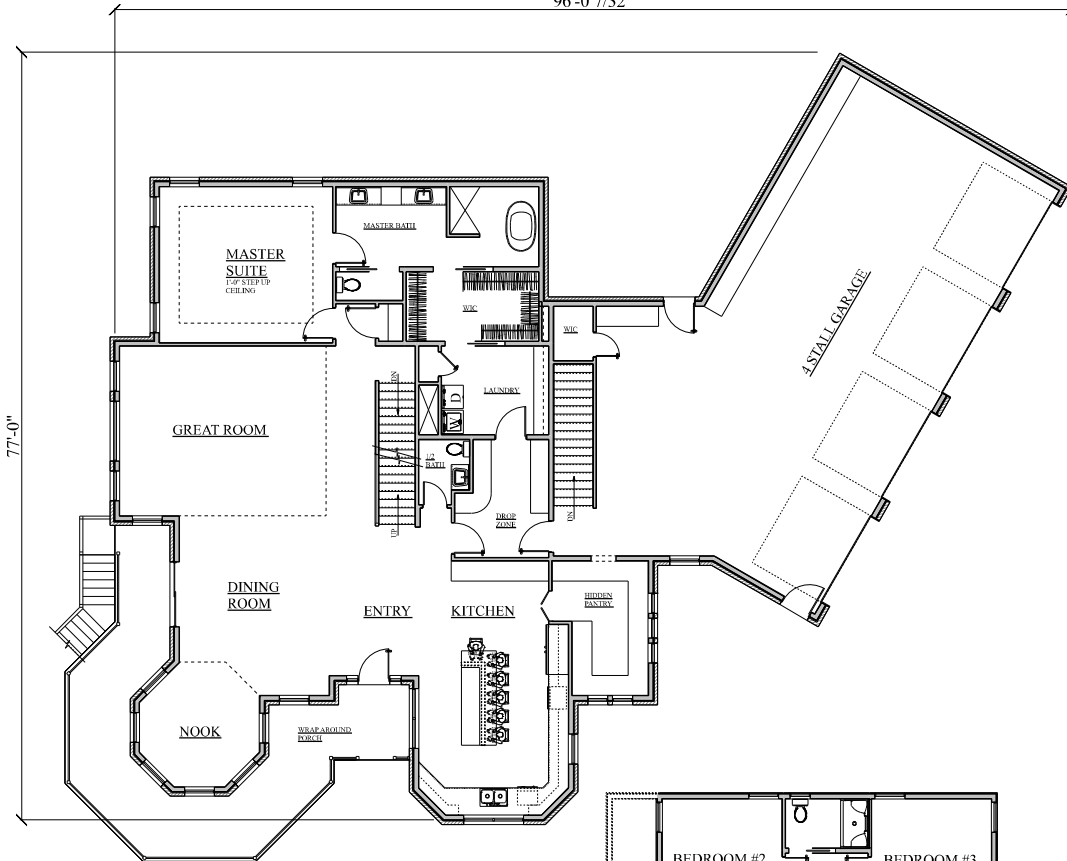

96'-0 7/32"

COPYRIGHT / 2017 / MIKE PRULL
MAIN FLOOR PLAN

2ND FLOOR PLAN

www.PrullCustomDesigns.com

CUSTOM DESIGNS, LLC
 Home designs you dream about
 466 Sunset Drive / Fairfax, VA 22228
 Office: 319-846-9353 / Cell: 319-310-1789
 E-mail: Mike@PrullCustomDesigns.com

PLAN# TS-604-17
 MAIN AREA = 2504
 2ND AREA = 1511
 TOTAL AREA = 4015