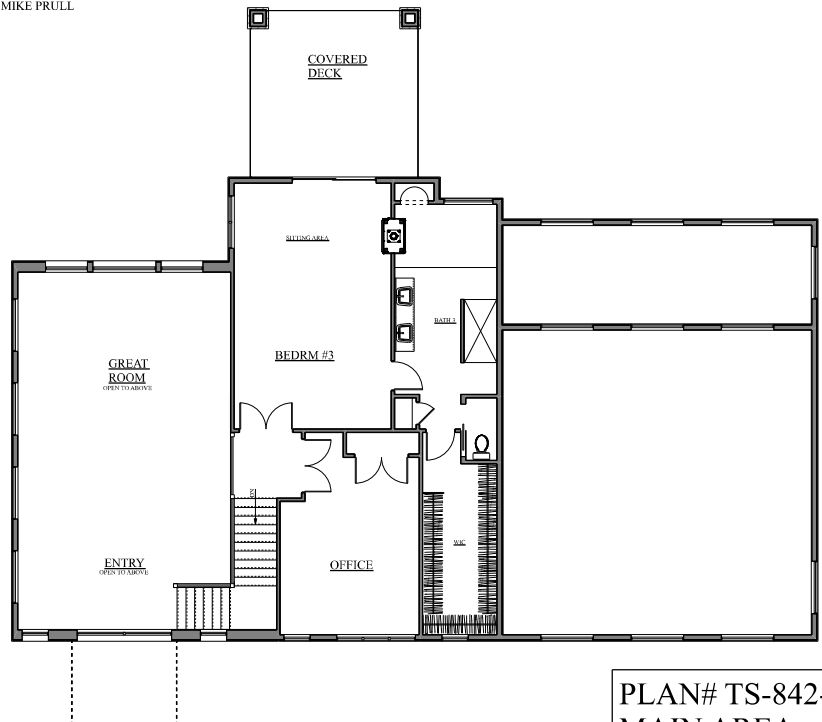

© COPYRIGHT / 2022 / MIKE PRULL

www.PrullCustomDesigns.com

466 Sunset Drive / Fairfax, IA 52228
Office: 319-846-9353 / Cell: 319-310-1789
E-mail: Mike@PrullCustomDesigns.com

PLAN# TS-842-22
MAIN AREA = 2418
2ND AREA = 1067
TOTAL AREA = 3571