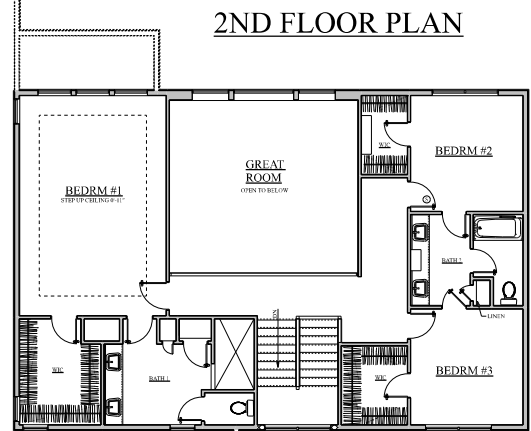

www.PrullCustomDesigns.com

Home designs you dream about

E-mail: Mike@PrullCustomDesigns.com

PLAN# TS-836-22
MAIN AREA = 1824
2ND AREA = 1293
TOTAL AREA = 3117