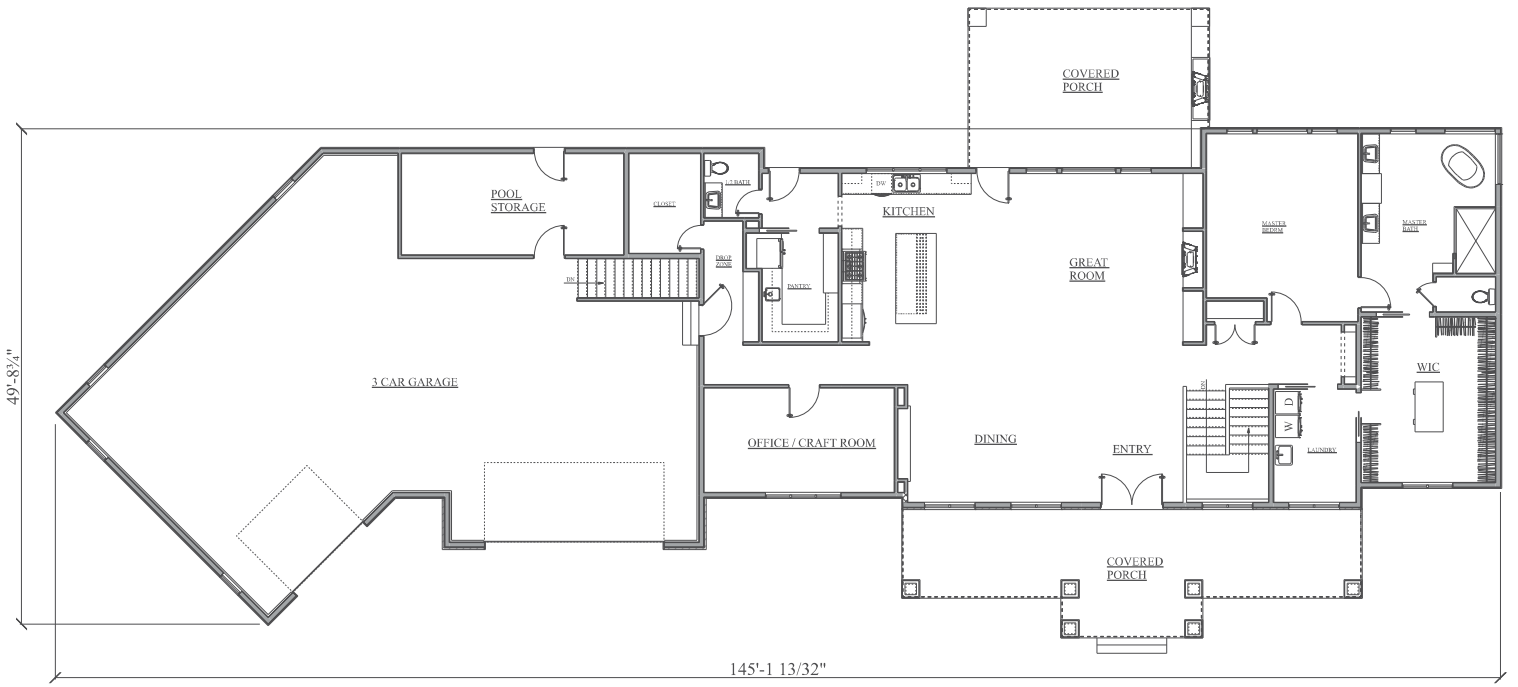

© COPYRIGHT / 2022 / MIKE PRULL

www.PrullCustomDesigns.com