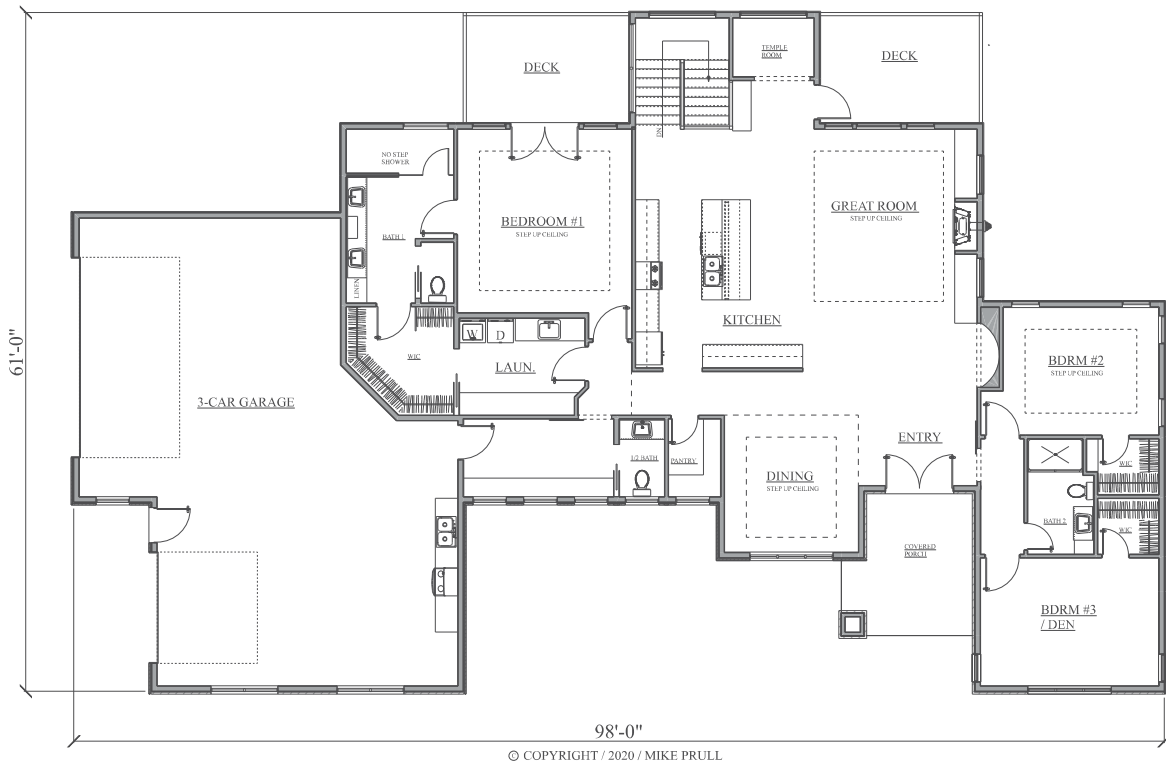

www.Pru1CustomDesigns.com

466 Sunset Drive / Fairfax, IA 52228
 Office: 319-846-9353 / Cell: 319-310-1789
 E-mail: Mike@Pru1CustomDesigns.com

PLAN# R-848-22
 MAIN AREA = 2679