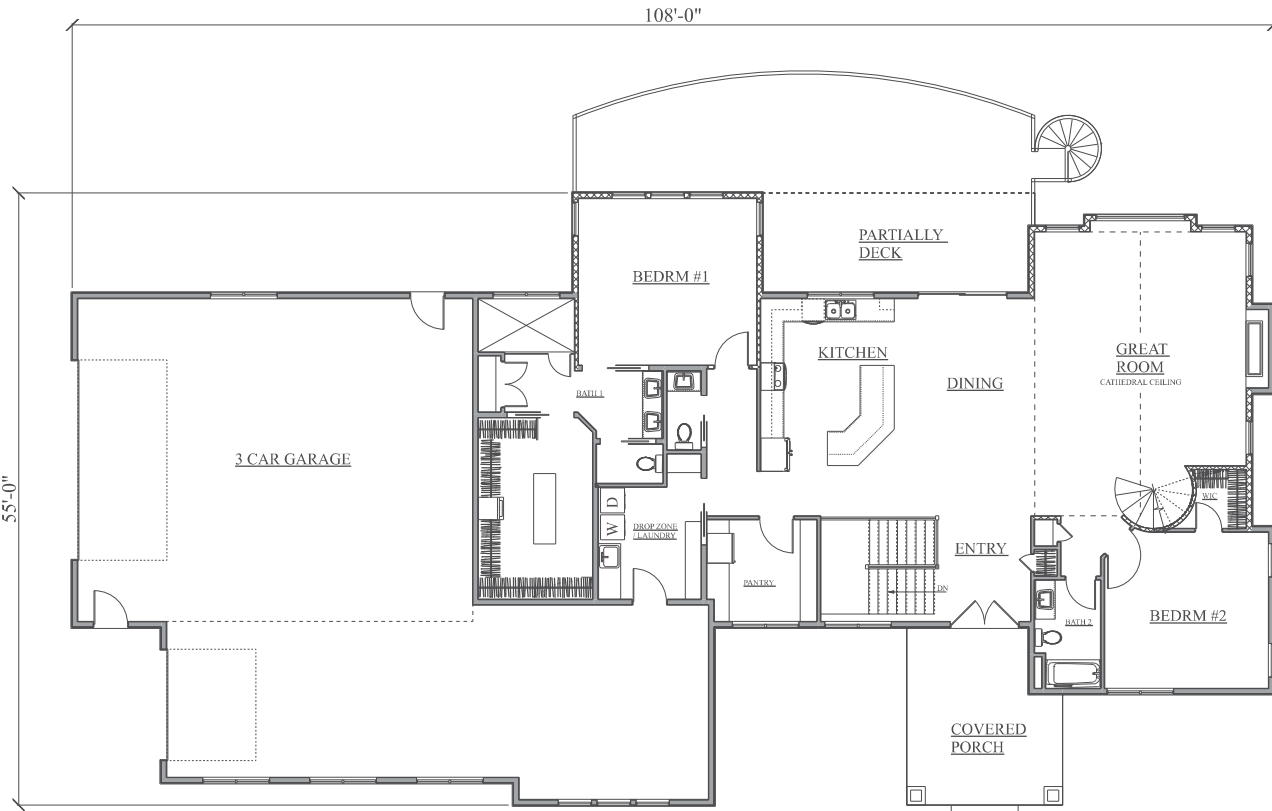

www.Pru1CustomDesigns.com

© COPYRIGHT / 2022 / MIKE PRULL

466 Sunset Drive / Fairfax, IA 52228
Office: 319-846-9353 / Cell: 319-310-1789

E-mail: Mike@Pru1CustomDesigns.com

PLAN# R-835-22
MAIN AREA = 2491