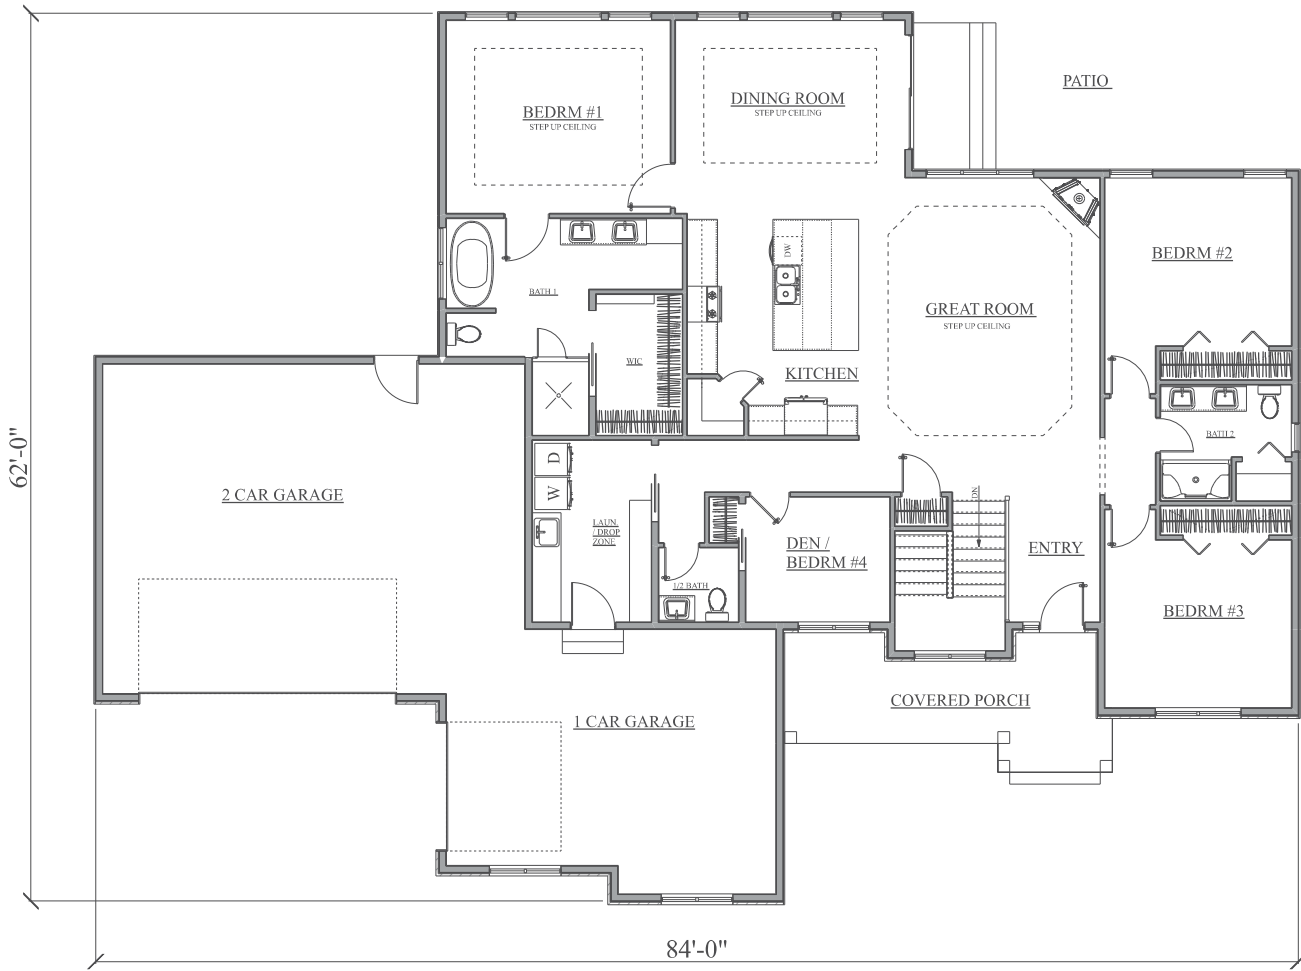

www.PrullCustomDesigns.com

466 Sunset Drive / Fairfax, IA 52228  
 Office: 319-846-9353 / Cell: 319-310-1789  
 E-mail: Mike@PrullCustomDesigns.com

PLAN# R-895-24  
 MAIN AREA = 2273