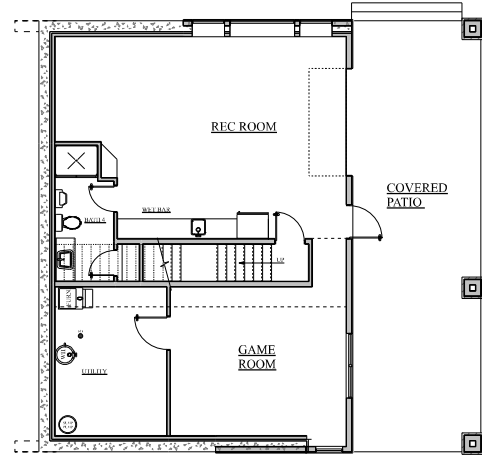

PLAN# R-864-21
 LOWER AREA = 1120
 MIDDLE AREA = 1707
 MAIN AREA = 1680
 TOTAL AREA = 4507

LOWER FLOOR PLAN

MIDDLE FLOOR PLAN

MAIN FLOOR PLAN

www.PruillCustomDesigns.com

466 Sunset Drive / Fairfax, VA 22228
 Office: 319-846-9353 / Cell: 319-310-1789
 E-mail: Mike@PruillCustomDesigns.com