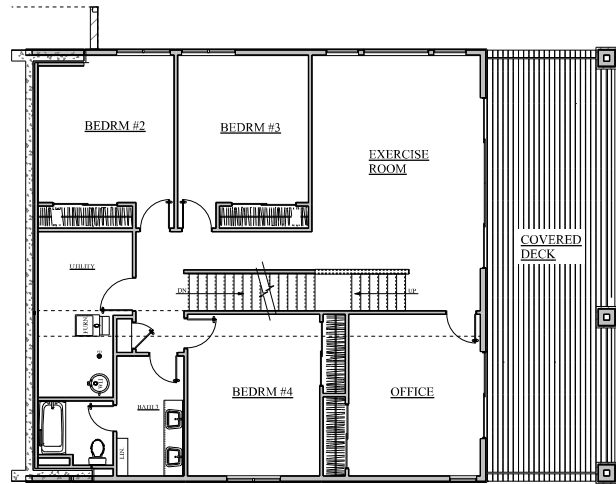

PLAN# R-864-21
 LOWER AREA = 1120
 MIDDLE AREA = 1707
 MAIN AREA = 1680
 TOTAL AREA = 4507

LOWER FLOOR PLAN

MIDDLE FLOOR PLAN

MAIN FLOOR PLAN

www.PruillCustomDesigns.com

466 Sunset Drive / Fairfax, VA 22228
 Office: 319-846-9353 / Cell: 319-310-1789
 E-mail: Mike@PruillCustomDesigns.com