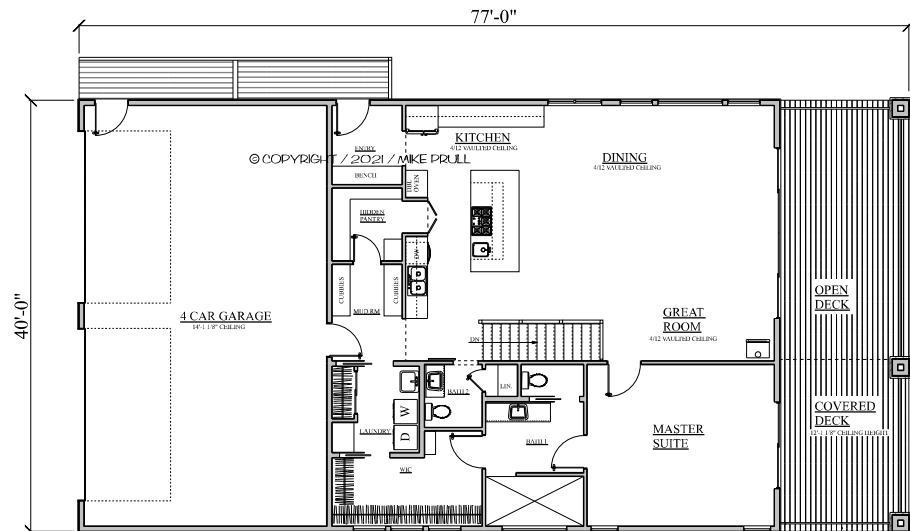

PLAN# R-864-21
 LOWER AREA = 1120
 MIDDLE AREA = 1707
 MAIN AREA = 1680
 TOTAL AREA = 4507

LOWER FLOOR PLAN

MIDDLE FLOOR PLAN

MAIN FLOOR PLAN

www.PruillCustomDesigns.com

466 Sunset Drive / Fairfax, VA 22228
 Office: 319-846-9353 / Cell: 319-310-1789
 E-mail: Mike@PruillCustomDesigns.com