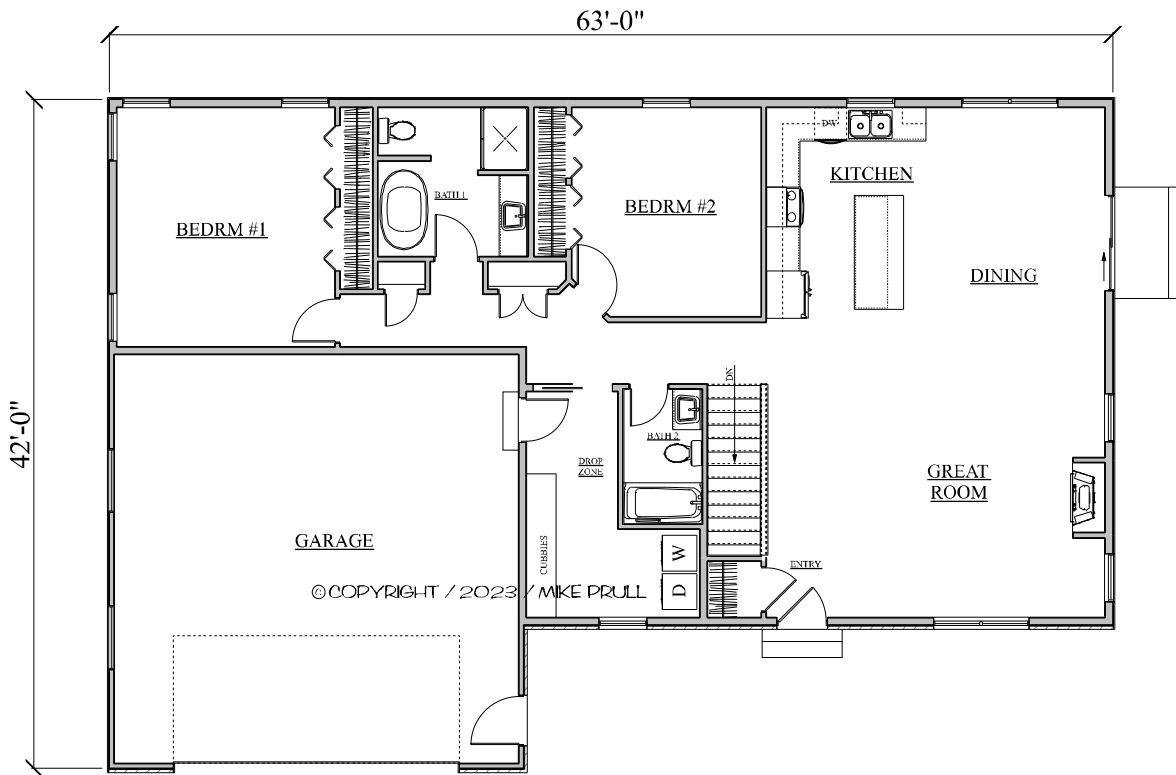

www.PruCustomDesigns.com

466 Sunset Drive / Fairfax, IA 52228
 Office: 319-846-9353 / Cell: 319-310-1789
 E-mail: Mike@PruCustomDesigns.com

PLAN# R-855-23
 FIN. AREA = 1642