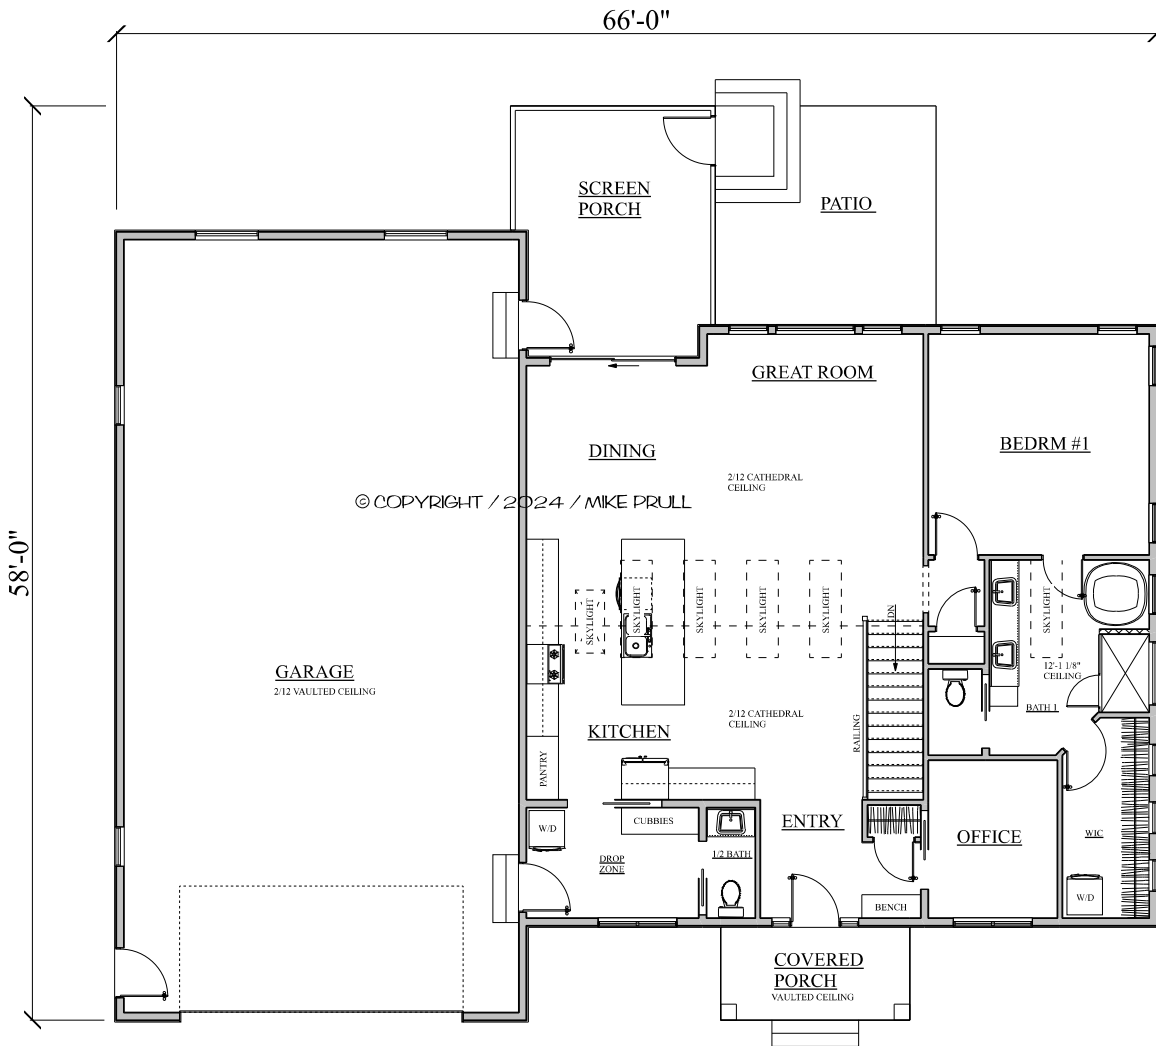

www.PruLLCustomDesigns.com

466 Sunset Drive / Fairfax, IA 52228
Office: 319-846-9353 / Cell: 319-310-1789
E-mail: Mike@PruLLCustomDesigns.com

PLAN# R-901-24
FIN. AREA = 1515