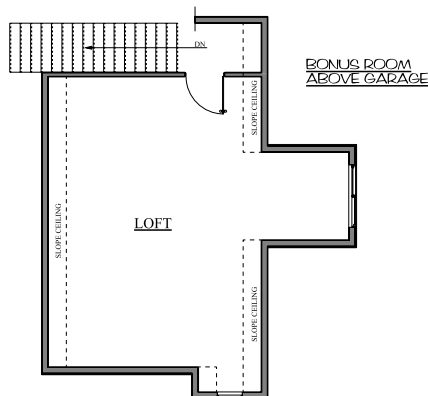

www.PruillCustomDesigns.com

466 Sunset Drive / Fairfax, VA 22228  
 Office: 319-846-9353 / Fax: 319-846-9373  
 E-mail: Mike@PruillCustomDesigns.com

PLAN# R-728-19  
 FIN. AREA = 2189  
 BONUS AREA = 529