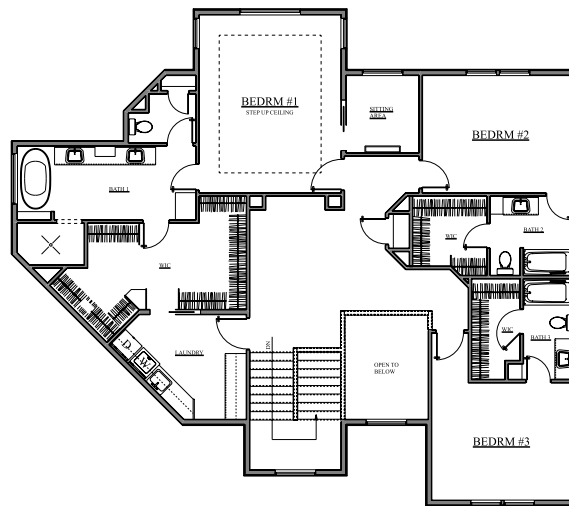

MAIN FLOOR PLAN

2ND FLOOR PLAN

www.PruillCustomDesigns.com

Home designs you dream about

466 Sunset Drive / Fairfax VA 22228
Office: 319-846-9353 / Fax: 319-846-9373

E-mail: Mike@PruillCustomDesigns.com

TS-814-21
MAIN AREA = 1977
2ND AREA = 1788
TOTAL AREA = 3765