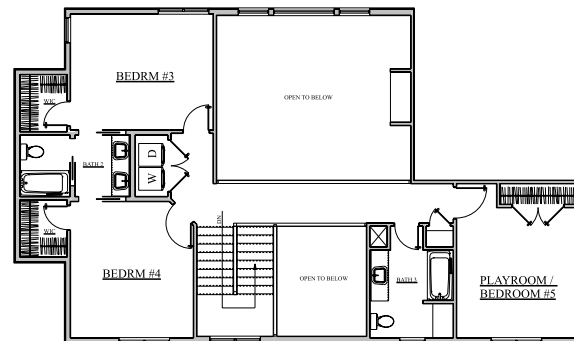

MAIN FLOOR PLAN

2ND FLOOR PLAN

www.PruillCustomDesigns.com

Home designs you dream about

466 Sunset Drive / Fairfax VA 22228  
Office: 319-846-9353 / Fax: 319-846-9373

E-mail: Mike@PruillCustomDesigns.com

TS-811-21  
MAIN AREA = 2130  
2ND AREA = 974  
TOTAL AREA = 3104