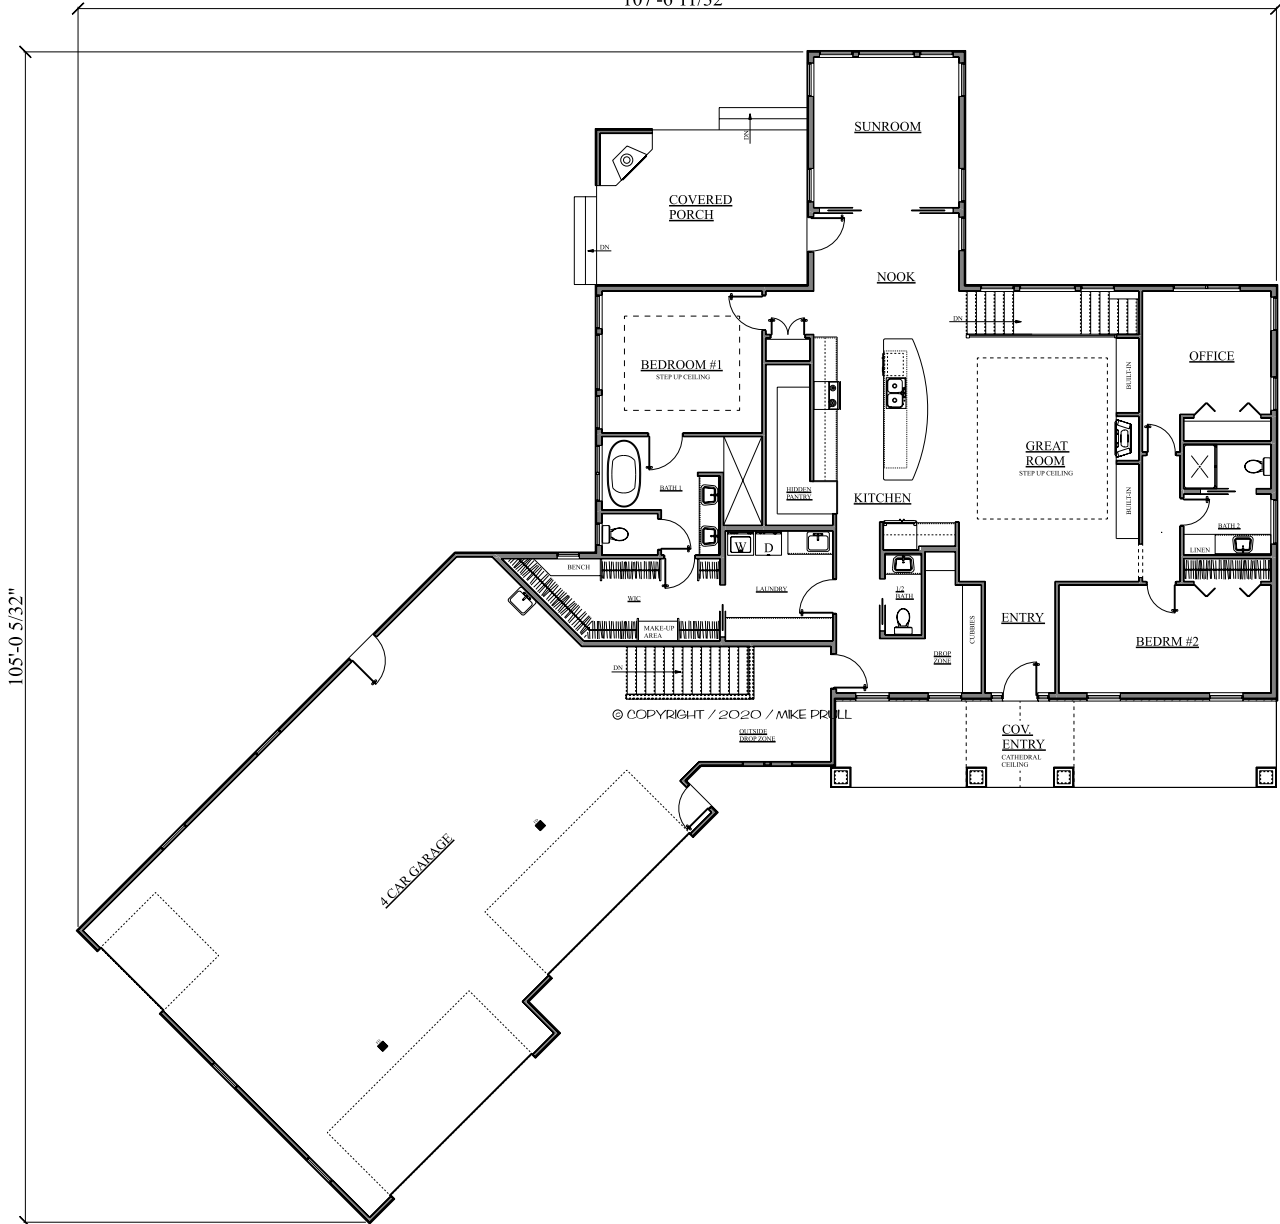

107'-6 11/32"

www.PruillCustomDesigns.com

466 Sunset Drive / Fairfax, VA 22228  
 Office: 319-846-9353 / Fax: 319-846-9373  
 E-mail: Mike@PruillCustomDesigns.com

PLAN# R-772-20  
 FIN. AREA = 2303