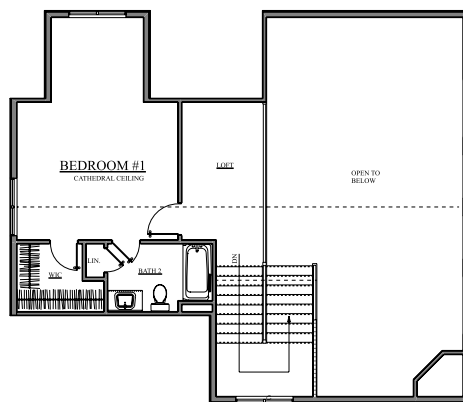

MAIN FLOOR PLAN

2ND FLOOR PLAN

TS-771-20
 MAIN AREA = 1667
 2ND AREA = 458
 TOTAL AREA = 2125

www.PruillCustomDesigns.com

PRULL
 CUSTOM DESIGNS, LLC
 Home designs you dream about
 466 Suncet Drive / Fairfax, VA 22228
 Office: 319-846-9353 / Fax: 319-846-9373
 E-mail: Mike@PruillCustomDesigns.com