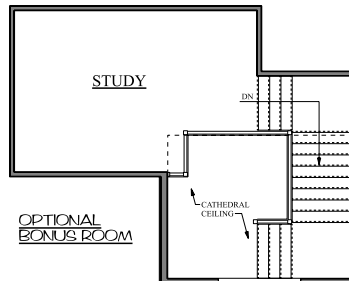

www.PruillCustomDesigns.com

Home designs you dream about

466 Sunset Drive / Fairfax, IA 52228  
Office: 319-846-9353 / Fax: 319-846-9373

E-mail: Mike@PruillCustomDesigns.com

PLAN# R-774-20  
FIN. AREA = 1976  
BONUS AREA = 220