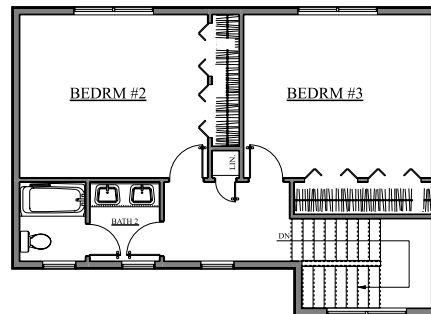

MAIN FLOOR PLAN

2ND FLOOR PLAN

www.PrullCustomDesigns.com

Home designs you dream about

466 Sunset Drive / Fairfax, IA 52228
Office: 319-846-9353 / Fax: 319-846-9373

E-mail: Mike@PrullCustomDesigns.com

TS-769-20
MAIN AREA = 1216
2ND AREA = 584
TOTAL AREA = 1800