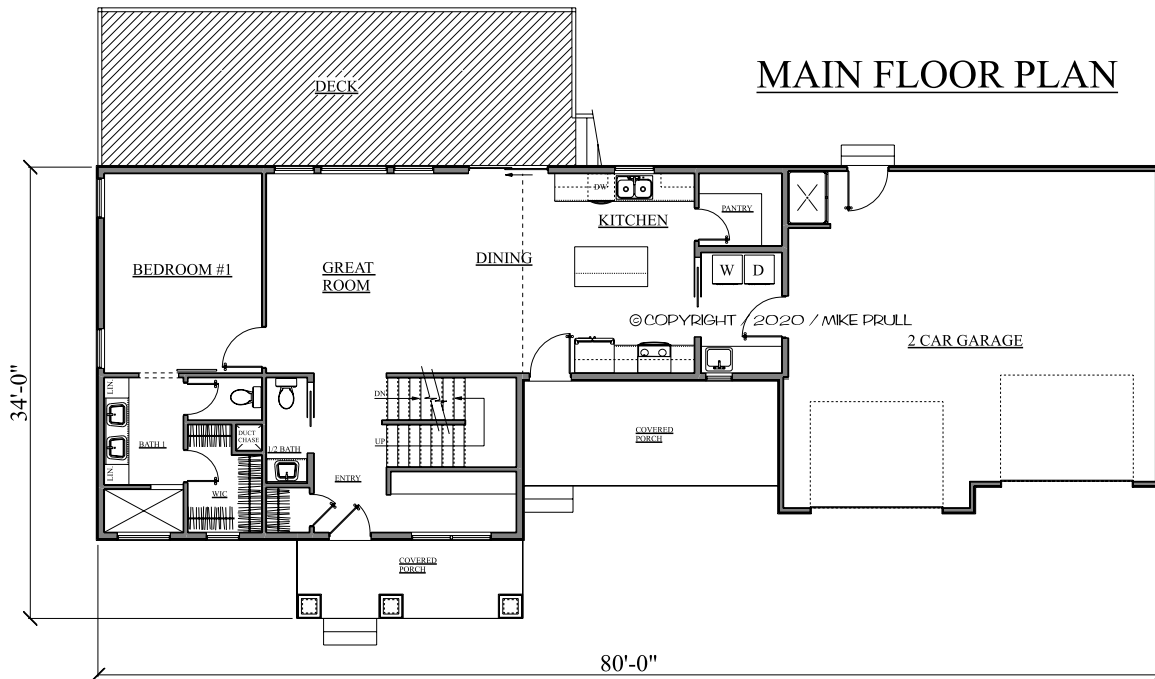

MAIN FLOOR PLAN

2ND FLOOR PLAN

www.PrullCustomDesigns.com

Home designs you dream about

466 Sunset Drive / Fairfax, IA 52228
Office: 319-846-9353 / Fax: 319-846-9373

E-mail: Mike@PrullCustomDesigns.com

TS-769-20
MAIN AREA = 1216
2ND AREA = 584
TOTAL AREA = 1800