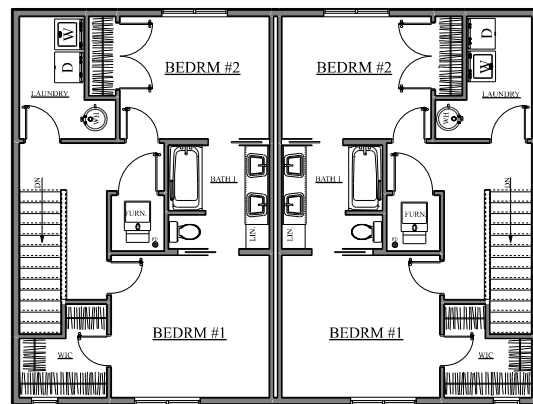

MAIN FLOOR PLAN

2ND FLOOR PLAN

www.PruillCustomDesigns.com

Home designs you dream about

466 Sunset Drive / Fairfax, IA 52228
Office: 319-846-9353 / Fax: 319-846-9373

E-mail: Mike@PruillCustomDesigns.com

PLAN # M-669-18
MAIN FLOOR = 677
2ND FLOOR = 560
TOTAL = 1237