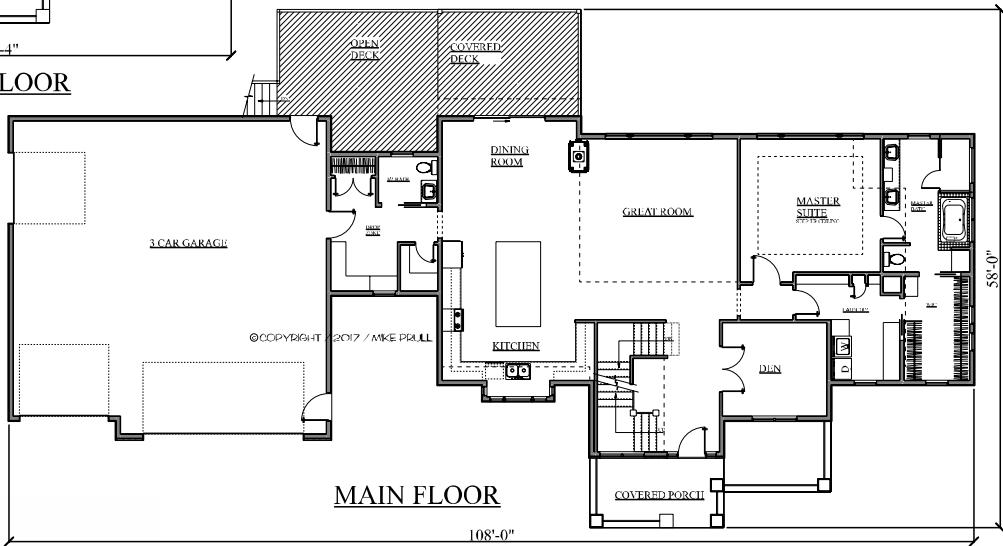

2ND FLOOR

MAIN FLOOR

www.PruillCustomDesigns.com

Home designs you dream about

466 Sunset Drive / Fairfax, IA 52228
Office: 319-846-9353 / Fax: 319-846-9373

E-mail: Mike@PruillCustomDesigns.com

PLAN# TS-615-17
MAIN AREA = 2094
2ND AREA = 1194
TOTAL AREA = 3288