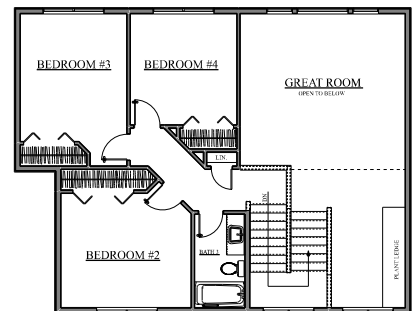

**MAIN FLOOR PLAN**

**2ND FLOOR PLAN**

Home designs you dream about

466 Sunset Drive / Fairfax, IA 52228

Office: 319-846-9353 / Fax: 319-846-9373

E-mail: Mike@PrullCustomDesigns.com

PLAN# TS-694-19  
 MAIN AREA = 1764  
 2ND AREA = 640  
 TOTAL AREA = 2404