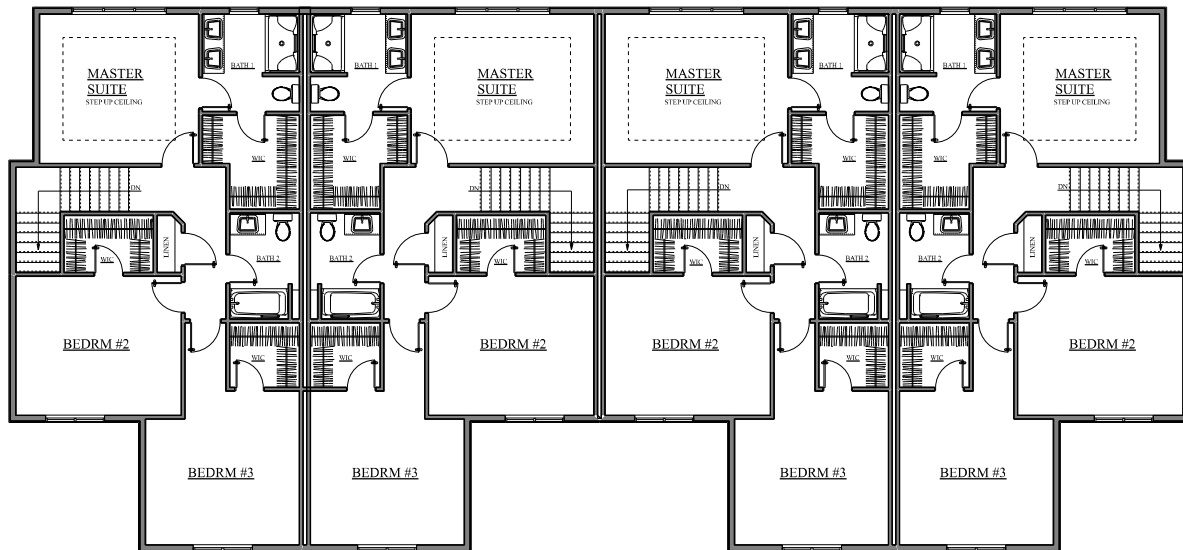

MAIN FLOOR PLAN

2ND FLOOR PLAN

PLAN # M-696-19

UNITS 1 & 4
 MAIN FLOOR = 749
 2ND FLOOR = 938
 TOTAL = 1687

UNITS 2 & 3
 MAIN FLOOR = 775
 2ND FLOOR = 964
 TOTAL = 1739

Home designs you dream about
 466 Sunset Drive / Fairfax, IA 52228
 Office: 319-846-9353 / Fax: 319-846-9373