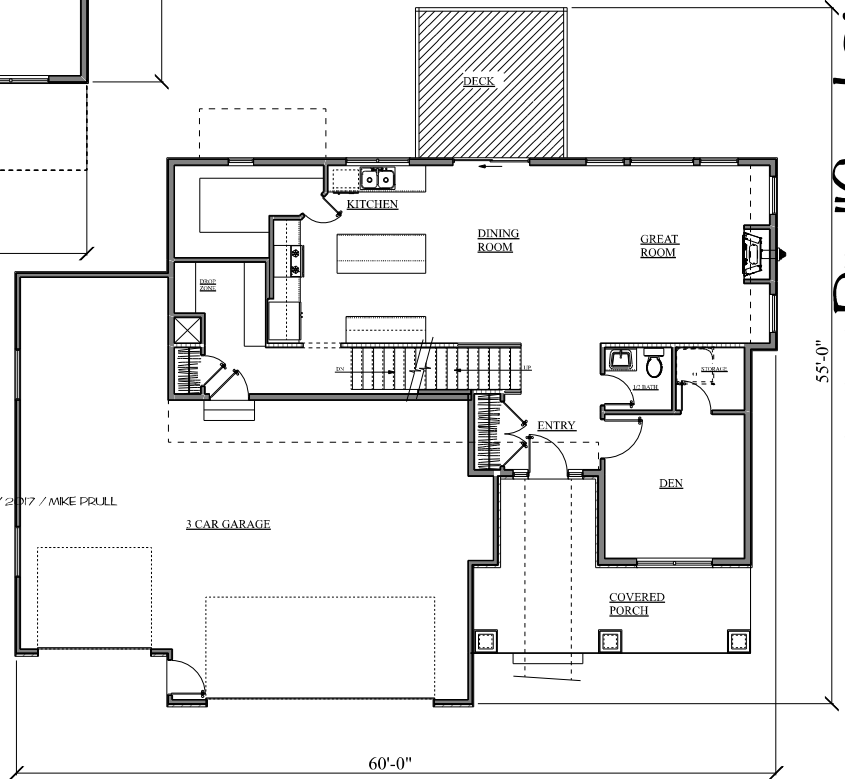

2ND FLOOR

MAIN FLOOR

© COPYRIGHT / 2017 / MIKE PRULL

www.PrullCustomDesigns.com

Home designs you dream about

466 Sunset Drive / Fairfax, IA 52228
Office: 319-846-9353 / Fax: 319-846-9373

E-mail: Mike@PrullCustomDesigns.com

PLAN# TS-601-17
MAIN AREA = 1122
2ND AREA = 1105
TOTAL AREA = 2227