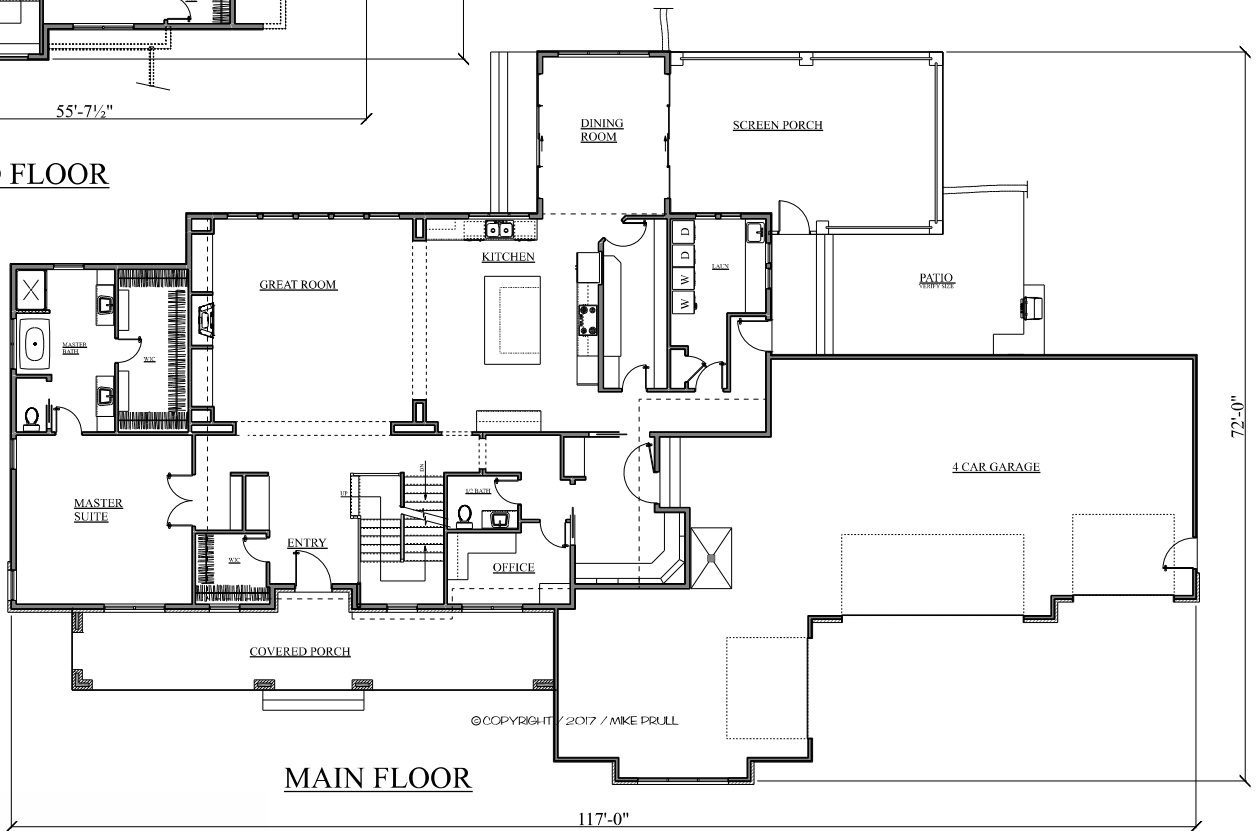

2ND FLOOR

MAIN FLOOR

www.PruillCustomDesigns.com

Home designs you dream about

466 Sunset Drive / Fairfax, IA 52228
Office: 319-846-9353 / Fax: 319-846-9373

E-mail: Mike@PruillCustomDesigns.com

PLAN# TS-592-17
MAIN AREA = 2851
2ND AREA = 1739
TOTAL AREA = 4590