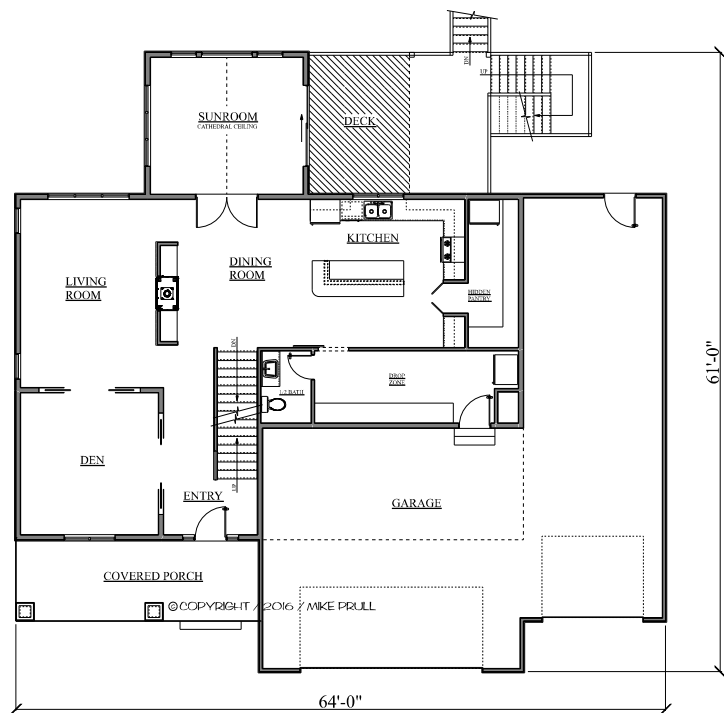

2ND FLOOR

MAIN FLOOR

www.PruellCustomDesigns.com

Home designs you dream about

466 Sunset Drive / Fairfax, IA 52228
Office: 319-846-9353 / Fax: 319-846-9373

E-mail: Mike@PruellCustomDesigns.com

PLAN# TS-584-16
MAIN AREA = 1641
2ND AREA = 1582
TOTAL AREA = 3223