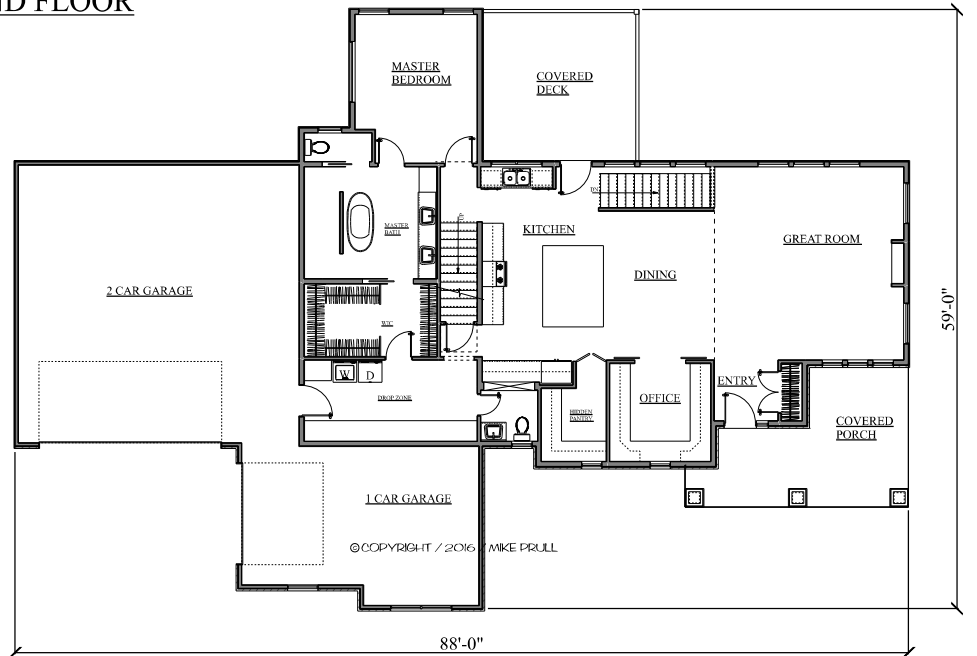

2ND FLOOR

MAIN FLOOR

www.PruellCustomDesigns.com

Home designs you dream about

466 Sunset Drive / Fairfax, IA 52228
Office: 319-846-9353 / Fax: 319-846-9373

E-mail: Mike@PruellCustomDesigns.com

PLAN# TS-575-16
MAIN AREA = 1829
2ND AREA = 612
TOTAL AREA = 2441