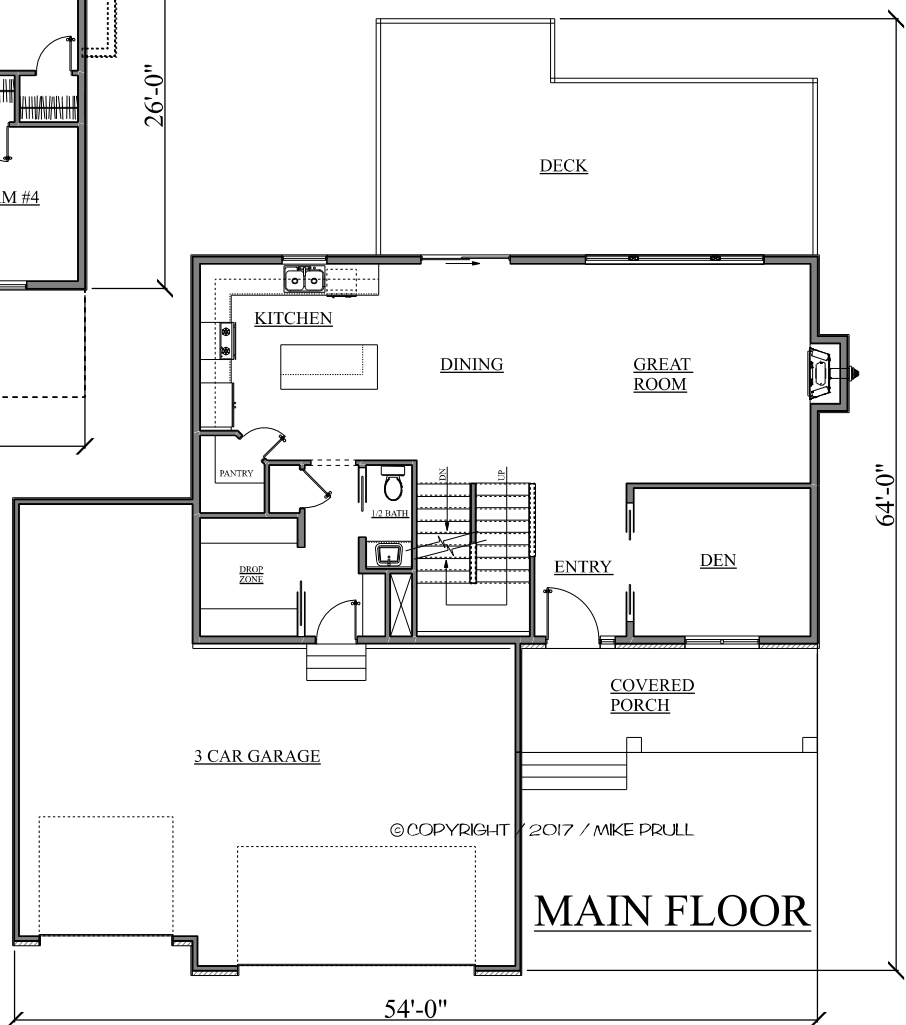

2ND FLOOR

MAIN FLOOR

© COPYRIGHT / 2017 / MIKE PRULL

www.PruilCustomDesigns.com

Home designs you dream about
 466 Sunset Drive / Fairfax, IA 52228
 Office: 319-846-9353 / Fax: 319-846-9373
 E-mail: Mike@PruilCustomDesigns.com

PLAN# TS-646-17
 MAIN AREA = 1092
 2ND AREA = 1000
 TOTAL AREA = 2092