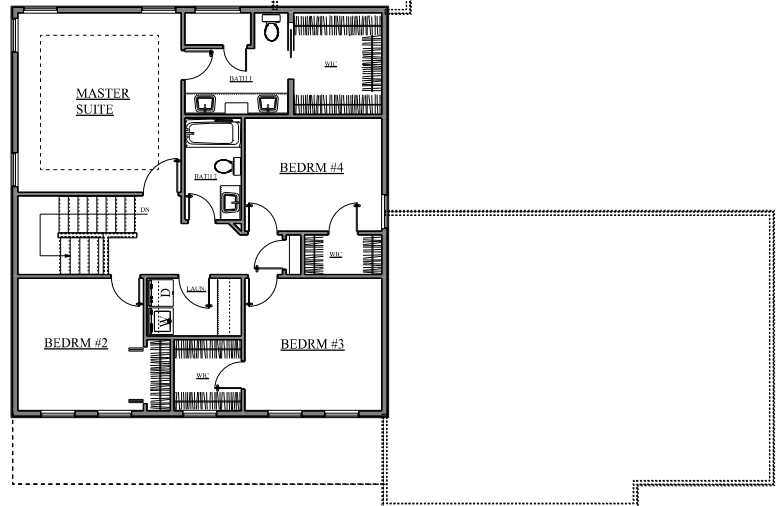

2ND FLOOR

www.PruillCustomDesigns.com

Home designs you dream about
466 Sunset Drive / Fairfax, IA 52228
Office: 319-846-9353 / Fax: 319-846-9373
E-mail: Mike@PruillCustomDesigns.com

© COPYRIGHT / 2012 / MIKE PRULL

PLAN# TS-445-12
MAIN AREA = 1150
2ND AREA = 1123
TOTAL AREA = 2273