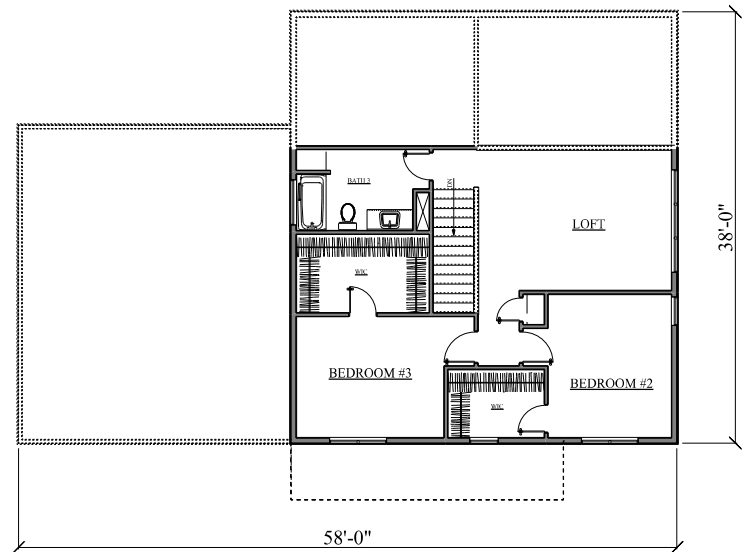

MAIN FLOOR

2ND FLOOR

www.PruilCustomDesigns.com

466 Sunset Drive / Fairfax, VA 22228
 Office: 319-846-9353 / Fax: 319-846-9373
 E-mail: Mike@PruilCustomDesigns.com

© COPYRIGHT / 2014 / MIKE PRULL

PLAN# TS-511-14
 MAIN AREA = 1292
 2ND AREA = 852
 TOTAL AREA = 2144