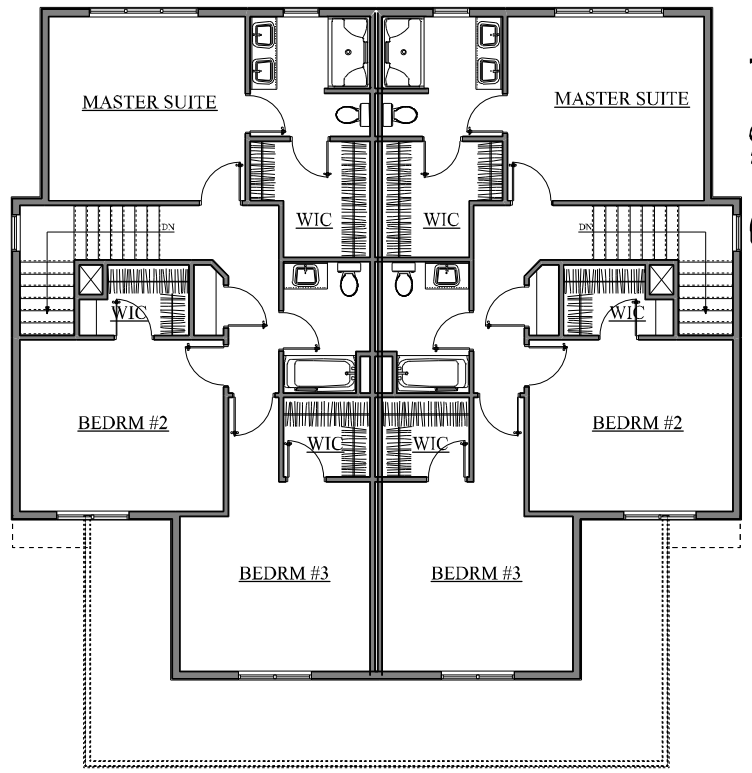

www.PrullCustomDesigns.com